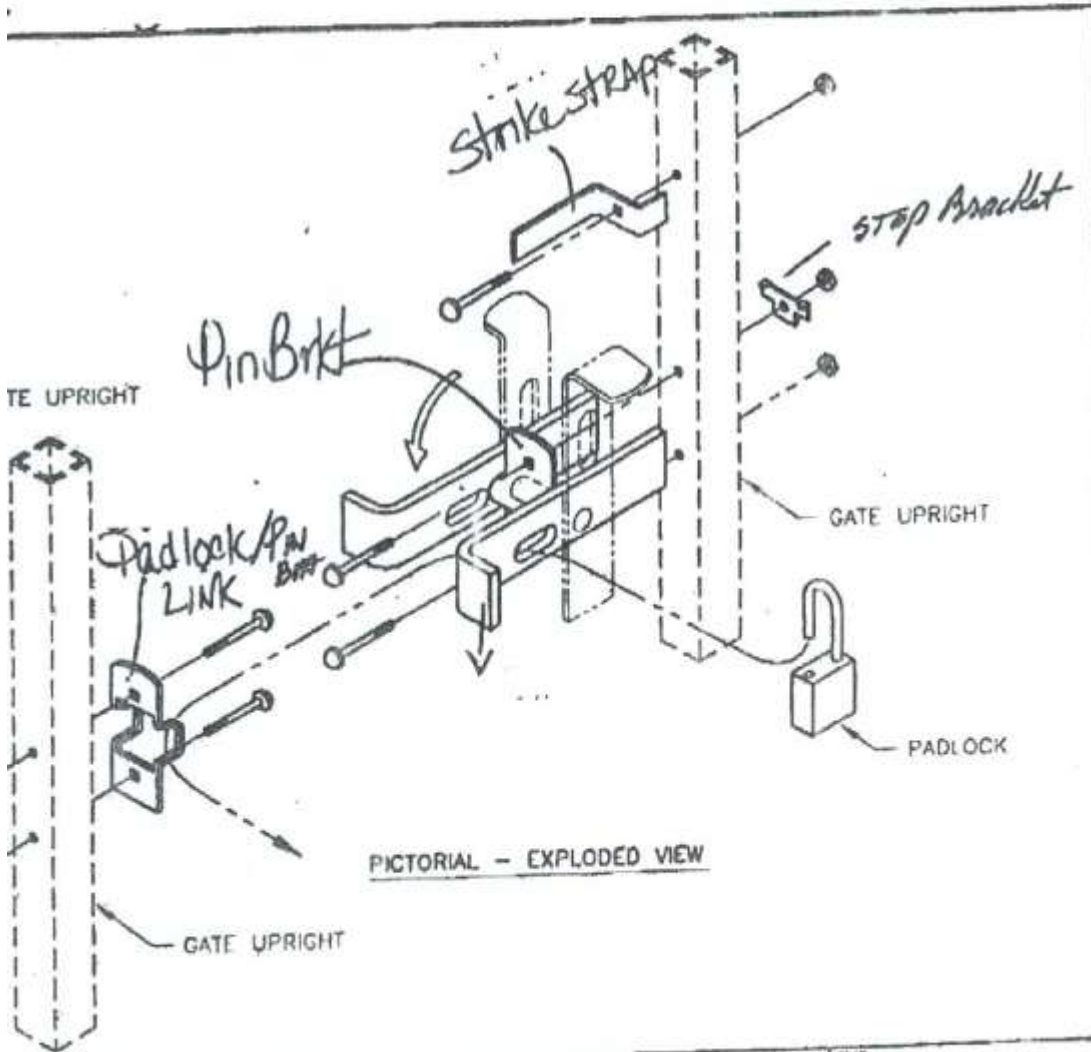

Fulcrum Latch
COMES IN SETS
OR SINGLE PIECES

PICTORIAL - EXPLODED VIEW

DOUBLE GATE FULCRUM LATCH WITH PADLOCK	BY: JGR	DWG:
	DATE: 07-08-08	LAYER: 1
	REV: A	SCALE: 1/4" = 1"
	REV DATE: 07-08-08	